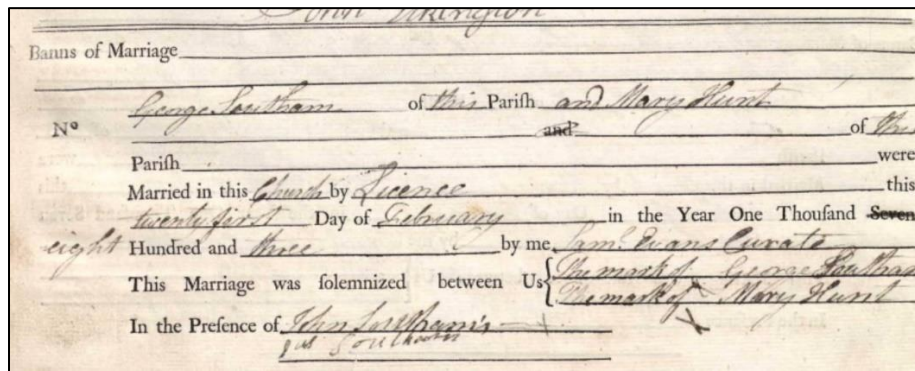

## FAMILY GROUP RECORD OF GEORGE SOUTHAM AND MARY HUNT

George Southam was born 15 December 1768 in Cropredy, Oxfordshire, England to James Southam and Ann Giles. He was christened 25 December 1768 at Cropredy.

*Baptism record for George Southam in Cropredy:  
"George the son of James Southam Junr of Great Bourton & of Ann his wife  
was baptized Decr 11th 1768"*

George married Mary Hunt 21 February 1803 in Cropredy. She was christened 15 October 1769 in Little Bourton, Oxfordshire, the daughter of Thomas Hunt and Mary Toms. She died 8 May 1827.

*Marriage record for George Southam and Mary Hunt in Cropredy*

George then married Hannah Giles 19 October 1829 in Cropredy. She had been born in 1796 in Kempicott, Gloucestershire, England. George was a weaver like his grandson and namesake.