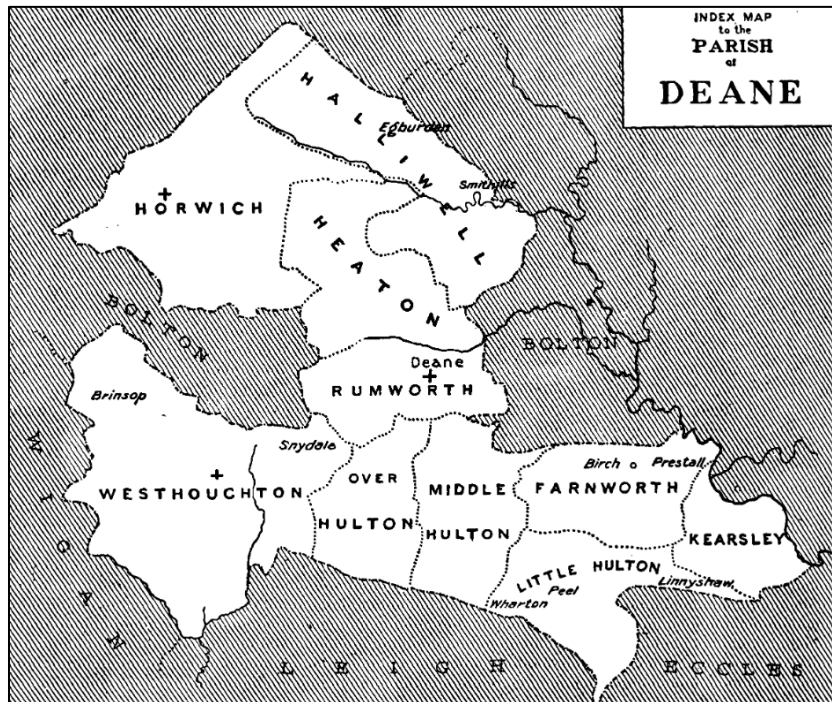

Map of Deane parish (British History Online - Deane)

SOURCES: Deane parish register; Bolton parish records; www.ancestry.com.